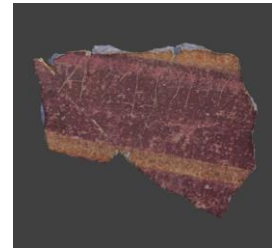

Incised Fresco Fragment

MU396

Object Analysis

Accession Number	
State of Preservation	
Principal Dimensions	Height: Width:
Colour	
Decoration <input type="checkbox"/> Y/N	
Shape	
Type	
Material	
Method of Manufacture	
Object Parallel	
Approximate Date	