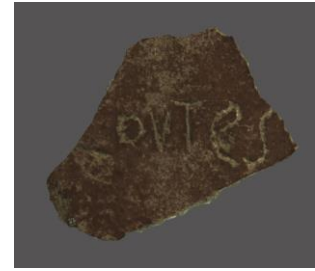

Incised Fresco Fragment

MU395

Artefact Analysis

| | |
|--|-----------------------|
| Accession Number | |
| State of Preservation | |
| Principal Dimensions | Height: Width: |
| Colour | |
| Decoration <input type="checkbox"/> Y/N | |
| Shape | |
| Type | |
| Material | |
| Method of Manufacture | |
| Object Parallel | |
| Approximate Date | |